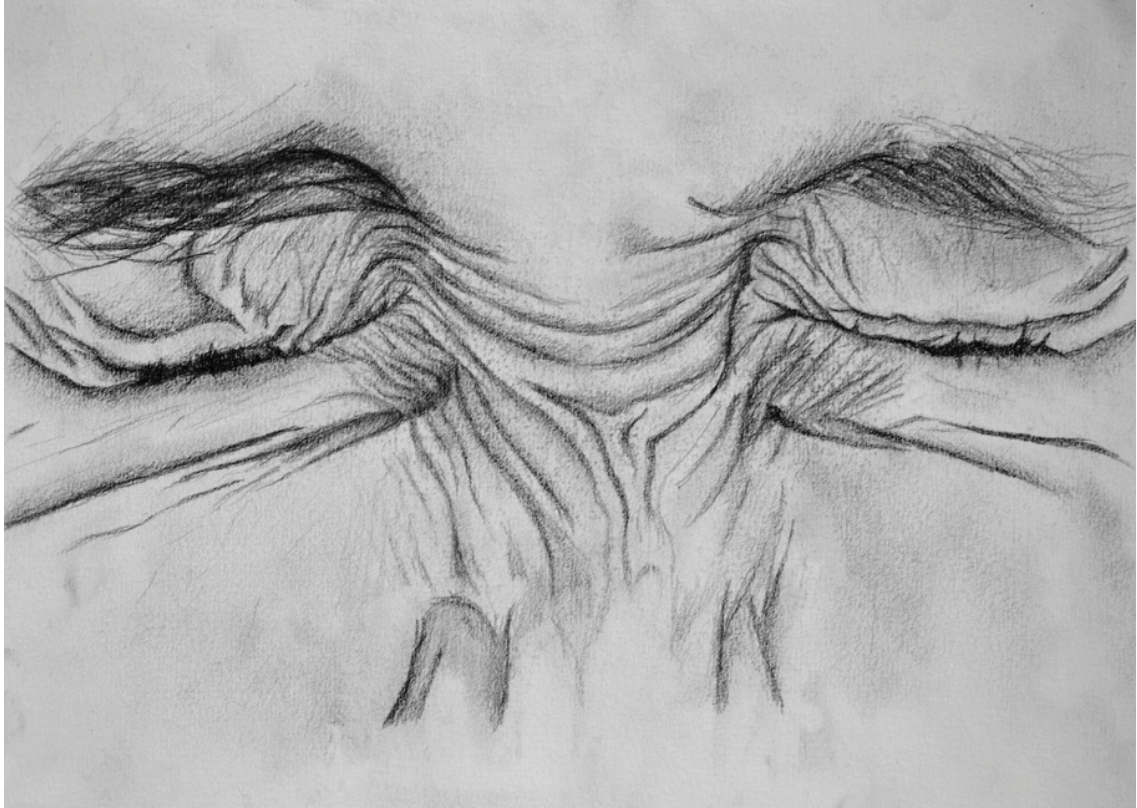

Eyes Wide Shut (I-II)

by Charlotte Wong

Pencil on paper; 21 x 30cm
2016